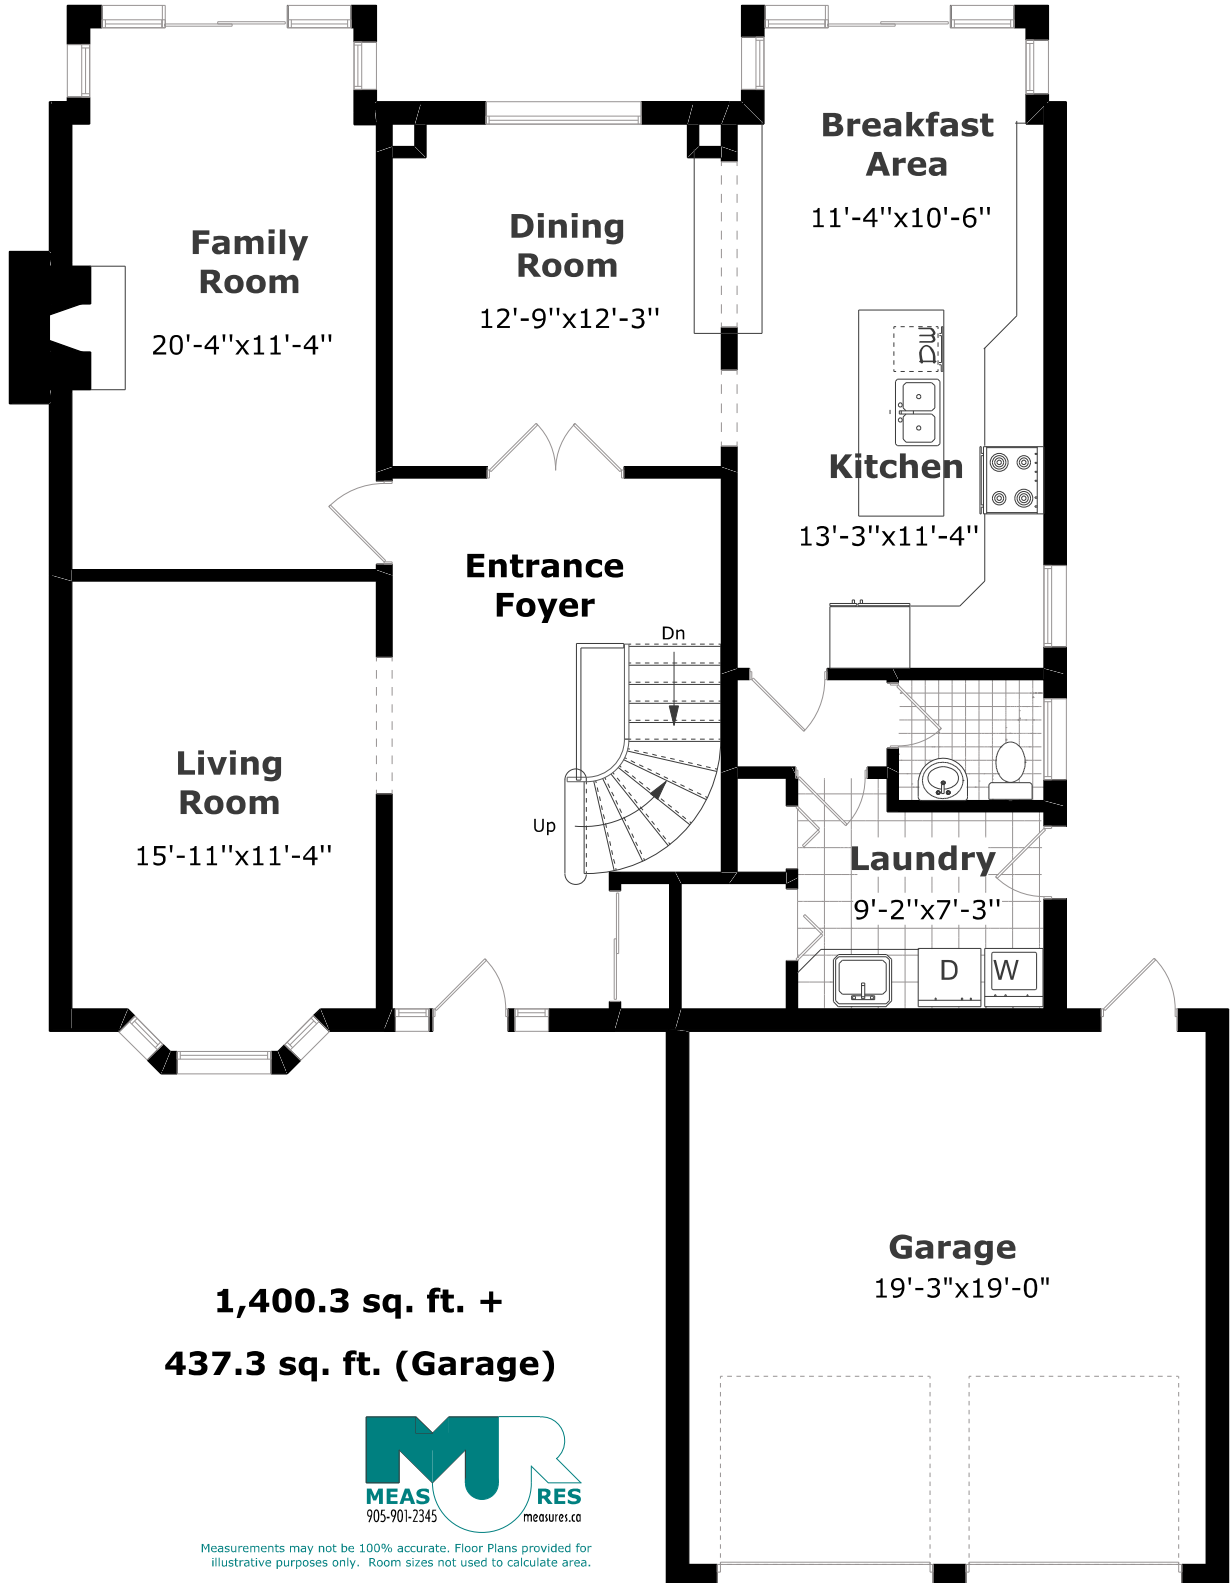

1,400.3 sq. ft. +

437.3 sq. ft. (Garage)