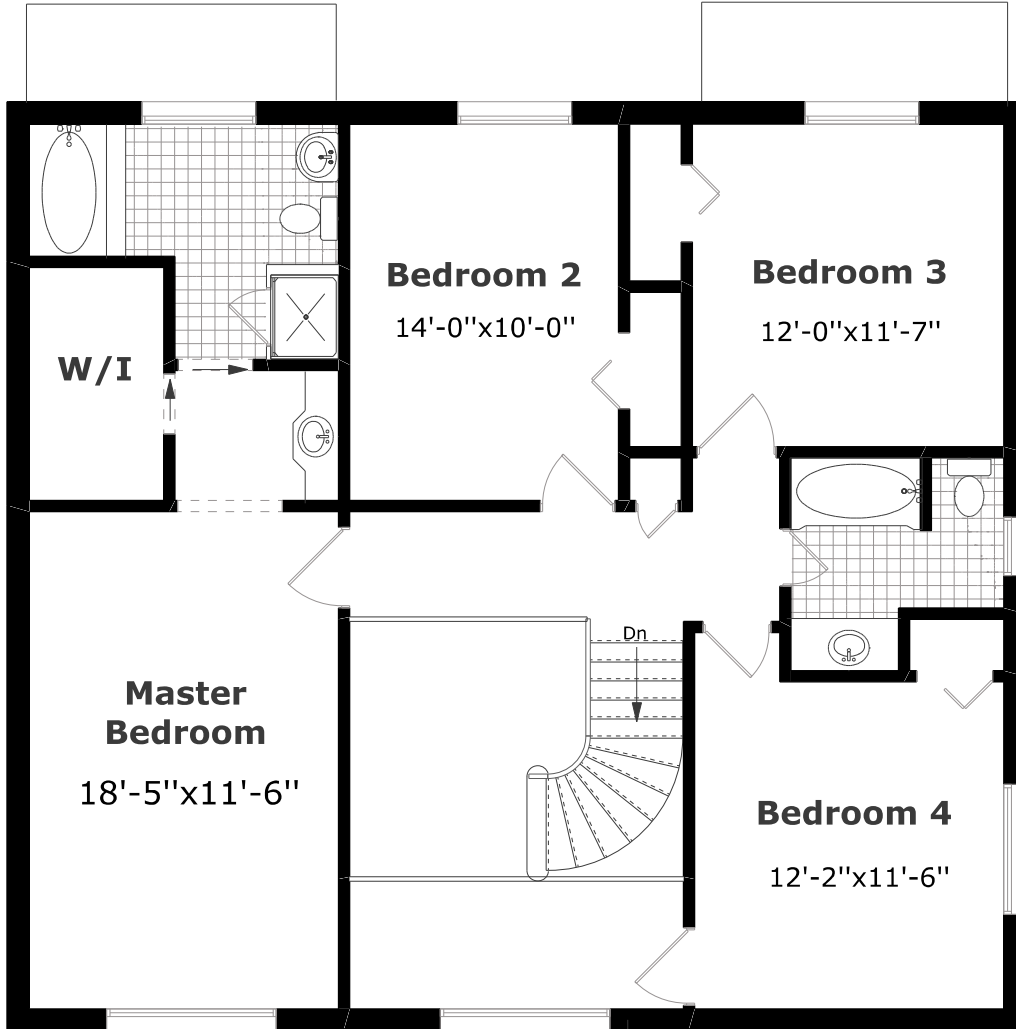

1095 Mayfair Road

February 2019

1,400.3 sq. ft. +

437.3 sq. ft. (Garage)

Measurements may not be 100% accurate. Floor Plans provided for illustrative purposes only. Room sizes not used to calculate area.

1095 Mayfair Road

Scale (ft)

Scale (M)

February 2019

2nd Floor Plan

1,311.3 sq. ft.

Measurements may not be 100% accurate. Floor Plans provided for illustrative purposes only. Room sizes not used to calculate area.

1095 Mayfair Road

Scale (ft)  0 5 10 15 20 25

Scale (M)  0 1 2 3 4 5 6 7

February 2019

Basement Plan

1,508.3 sq. ft.

Measurements may not be 100% accurate. Floor Plans provided for illustrative purposes only. Room sizes not used to calculate area.