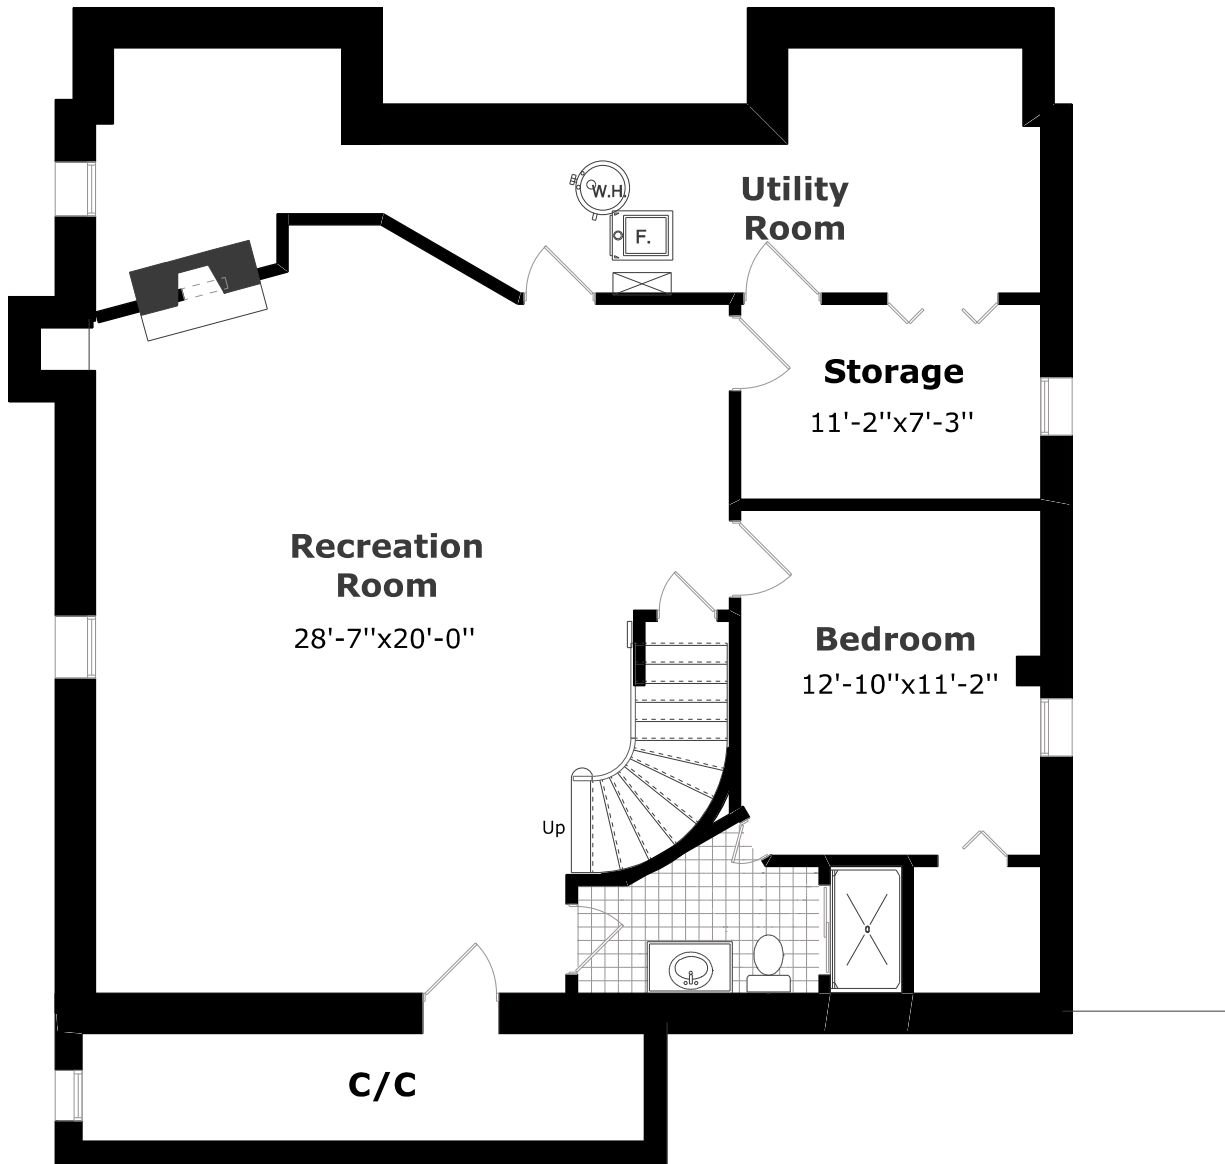

1095 Mayfair Road

Scale (ft) 0 5 10 15 20 25

Scale (M) 0 1 2 3 4 5 6 7

February 2019

Basement Plan

1,508.3 sq. ft.