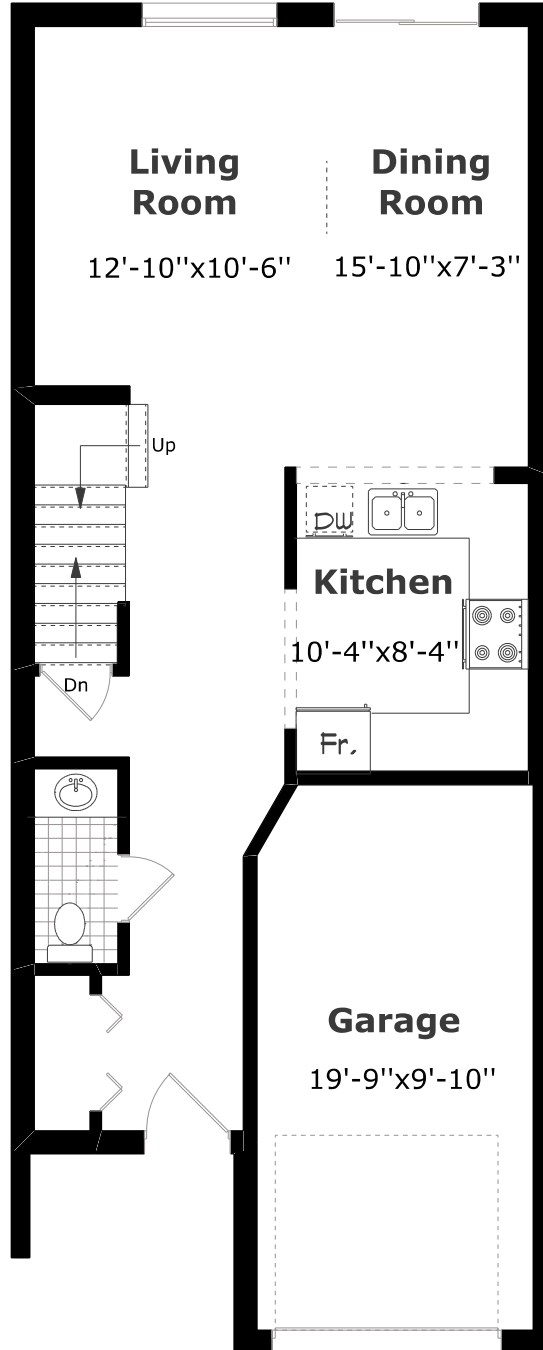

4483 Victory Court

Scale (ft)

Scale (M)

May 2019

Main Floor Plan

664.2 sq. ft. +
220.2 sq. ft. (Garage)

Measurements may not be 100% accurate. Floor Plans provided for illustrative purposes only. Room sizes not used to calculate area.

4483 Victory Court

Scale (ft) 0 5 10 15 20 25

Scale (M) 0 1 2 3 4 5 6 7

May 2019

2nd Floor Plan

773.5 sq. ft.

Measurements may not be 100% accurate. Floor Plans provided for illustrative purposes only. Room sizes not used to calculate area.

4483 Victory Court

Scale (ft)

Scale (M)

May 2019

Basement Plan

687.0 sq. ft.

Measurements may not be 100% accurate. Floor Plans provided for illustrative purposes only. Room sizes not used to calculate area.