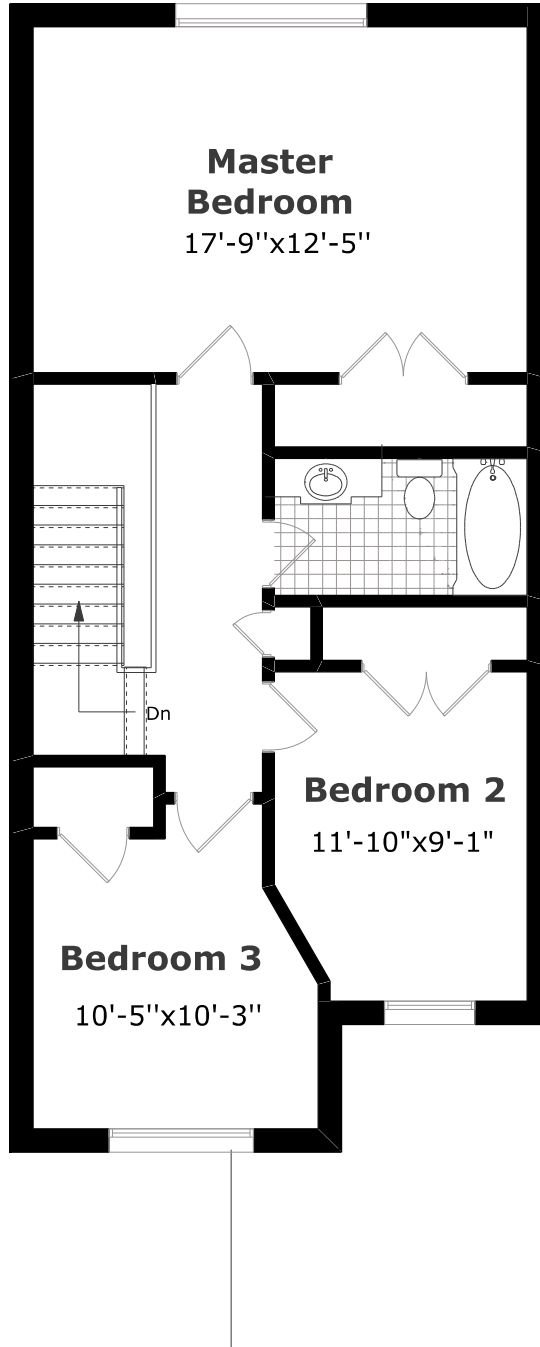

4483 Victory Court

Scale (ft) 0 5 10 15 20 25

Scale (M) 0 1 2 3 4 5 6 7

May 2019

2nd Floor Plan

773.5 sq. ft.