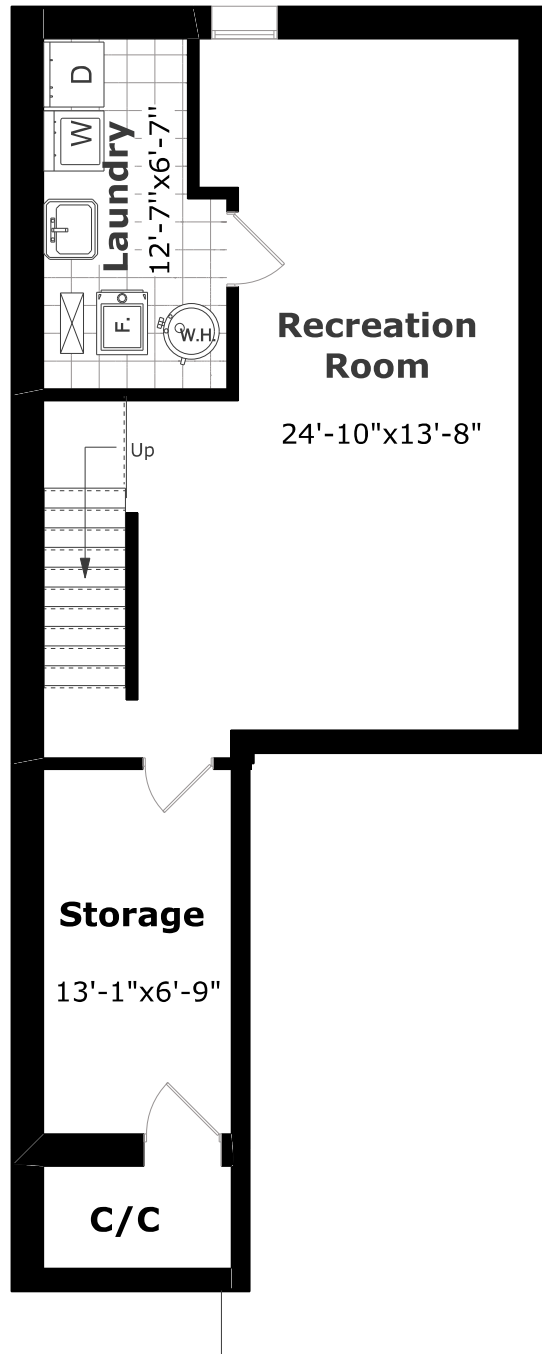

4483 Victory Court

Scale (ft)

Scale (M)

May 2019

Main Floor Plan

664.2 sq. ft. +
220.2 sq. ft. (Garage)

Measurements may not be 100% accurate. Floor Plans provided for illustrative purposes only. Room sizes not used to calculate area.

4483 Victory Court

Scale (ft) 0 5 10 15 20 25

Scale (M) 0 1 2 3 4 5 6 7

May 2019

2nd Floor Plan

773.5 sq. ft.

Measurements may not be 100% accurate. Floor Plans provided for illustrative purposes only. Room sizes not used to calculate area.

4483 Victory Court

Scale (ft)

Scale (M)

May 2019

Basement Plan

687.0 sq. ft.

Measurements may not be 100% accurate. Floor Plans provided for illustrative purposes only. Room sizes not used to calculate area.