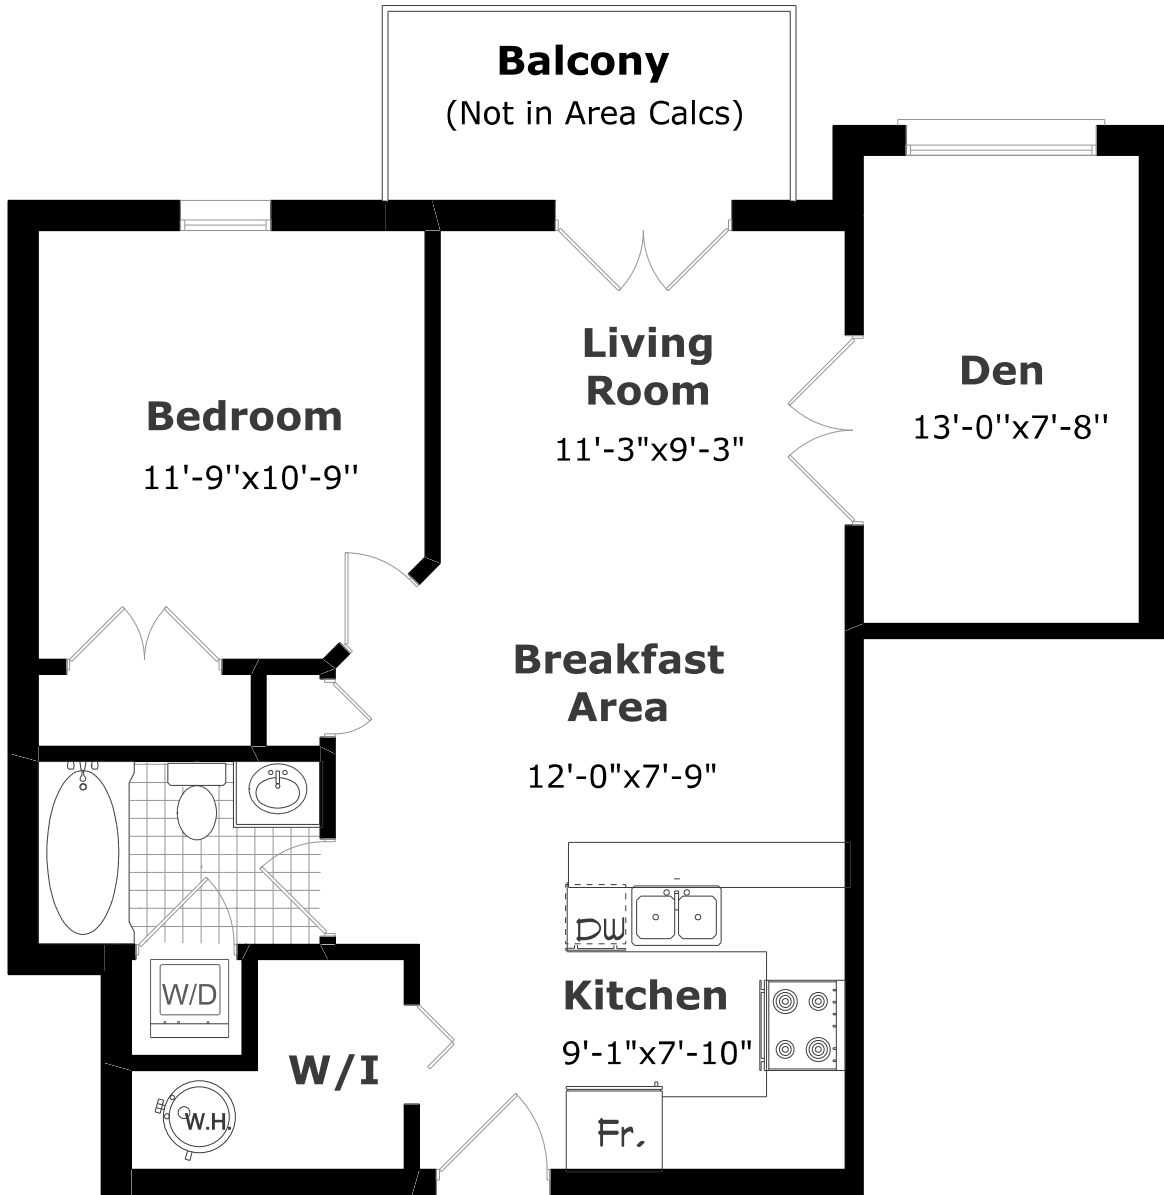

# 1450 Bishops Gate #309

Scale (ft)

Scale (M)

July 2019

## Floor Plan

739.6 sq. ft.

Measurements may not be 100% accurate. Floor Plans provided for illustrative purposes only. Room sizes not used to calculate area.